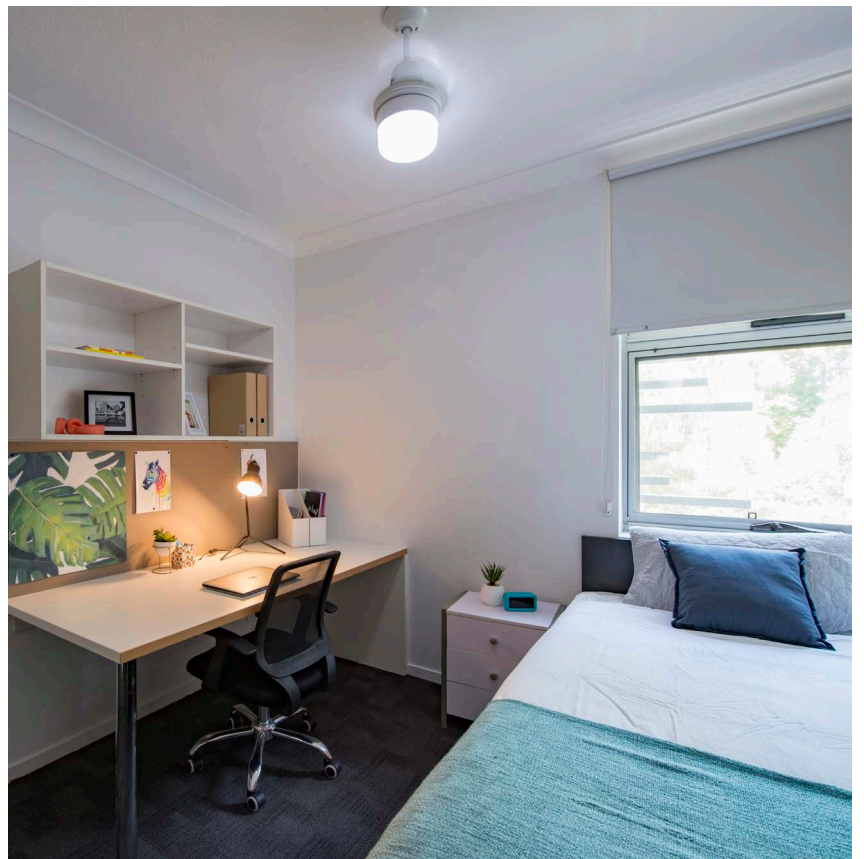

IGLU KELVIN GROVE

ONE BEDROOM APARTMENT

Sleeps 1

Private bathroom

Ceiling fans

Unlimited wi-fi

Want to live in a student community but prefer your own space? Our one bedroom apartment is perfect and it's fully furnished.

- › Enjoy access to a private bathroom and either a balcony or porch area
- › Features a large kitchen, lounge and dining area
- › Unlimited high-speed wi-fi is included and available throughout

INSIDE THE APARTMENT

PRIVATE BEDROOM

- › Double or king single bed
- › Ceiling fan
- › Private bathroom
- › Study desk, chair and pinboard
- › Bookshelf
- › Storage
- › Wardrobe and mirror

BATHROOM

- › Shower
- › Toilet
- › Basin
- › Mirror
- › Shelving
- › Towel rail
- › Exhaust fan

MATTRESS SIZE

- › Double bed: 137 x 187 cm

APARTMENT LAYOUT 1

- › Private bathroom
- › Bedrooms are approx. 10m²
- › Study rooms are approx. 6m²

1

Room allocations are based on availability.

All floorplans are illustrative only and indicative of Iglu's finishes and features.