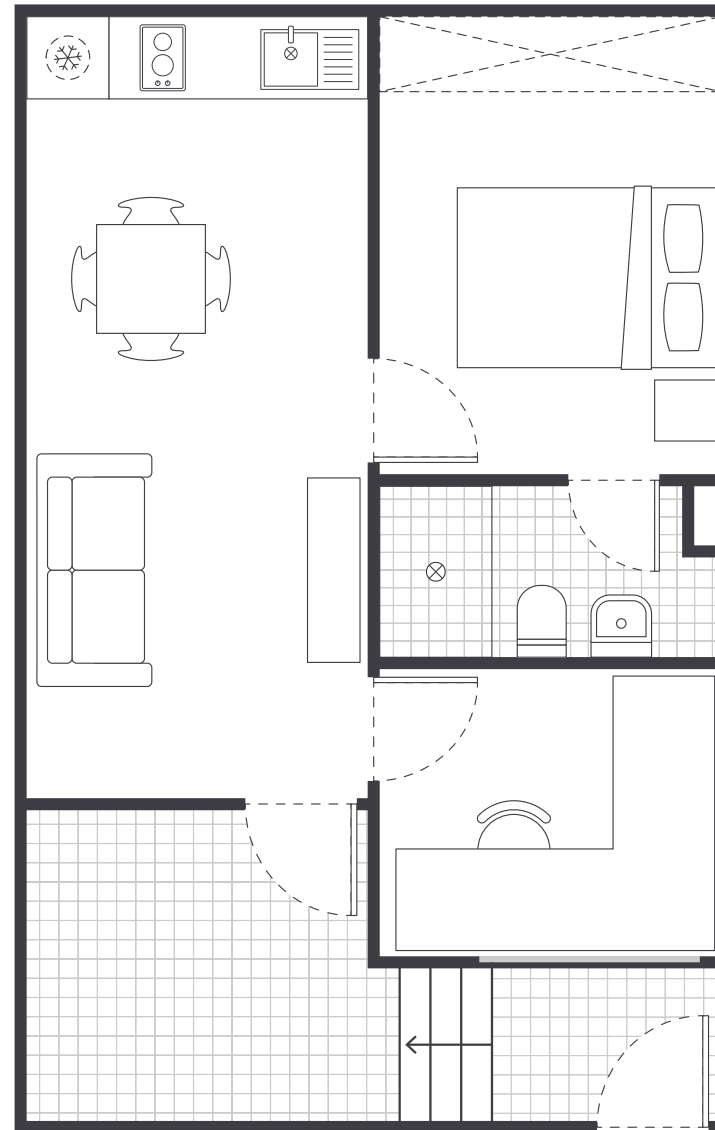

- › Enjoy access to a private bathroom and either a balcony or porch area
- › Features a large kitchen, lounge and dining area
- › Unlimited high-speed wi-fi is included and available throughout

INSIDE THE APARTMENT

PRIVATE BEDROOM

- › Double or king single bed
- › Ceiling fan
- › Private bathroom
- › Study desk, chair and pinboard
- › Bookshelf
- › Storage
- › Wardrobe and mirror

BATHROOM

- › Shower
- › Toilet
- › Basin
- › Mirror
- › Shelving
- › Towel rail
- › Exhaust fan

MATTRESS SIZE

- › Double bed: 137 x 187 cm

APARTMENT LAYOUT 1

- › Private bathroom
- › Bedrooms are approx. 10m²
- › Study rooms are approx. 6m²

1

Room allocations are based on availability.

All floorplans are illustrative only and indicative of Iglu's finishes and features.

Key

Refrigerator unit

Shelving / storage

Window / glass

IGLU KELVIN GROVE

ONE BEDROOM APARTMENT

MATTRESS SIZE

- › King single bed: 106 x 203 cm